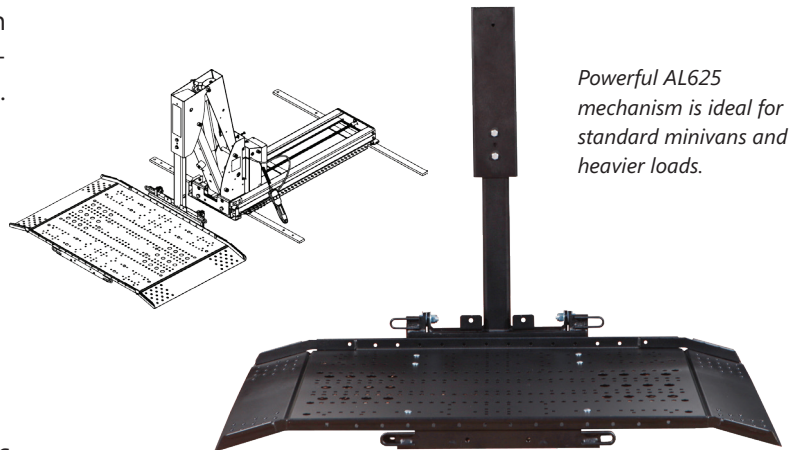

Hybrid Van Lifts AL625 / AL625HD

Ideal for Full-size and Mini Vans

Ideal for minivans and full-size vans, the AL625's universal design accommodates virtually all power chairs and scooters. Easy one-button loading works for those unable to operate a boom lift. Available in 350 lbs. and heavy-duty 400 lbs. capacities.

Features & Benefits

- Accommodates virtually all scooters and power chairs
- No scooter or chair modifications required.
- Drive on/Drive off dual entry platform
- Easy one-button operation
- No drilling required on most applications
- Connects to existing third row seat hardware, saves second row seating

Powerful AL625 mechanism is ideal for standard minivans and heavier loads.

AL625 HD model with heavy-duty 400 lbs. capacity

Specifications	AL625 Hybrid Van Lift	AL625HD Hybrid Van Lift
Accommodates	Power Chairs & Scooters	Power Chairs & Scooters
Lifting Capacity	350 lbs. (160 kg)	400 lbs. (181 kg)
Installed Weight	170 lbs. (77 kg)	173 lbs. (78.5 kg)
Platform Size	26.75" x 45"	26.75" x 45"
Securement	Manual Straps	Manual Straps
Options	Self-tensioning straps, battery pack, wireless remotes	Self-tensioning straps, battery pack, wireless remotes
Warranty	3-year transferable	3-year transferable